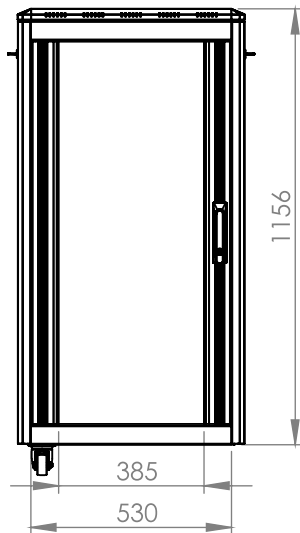

DYNAMIC DATA CABINET

Technical Drawing

Top View

Bottom View

Front Door
Opening Angle

Top Inside View

Front View

Side View

Rear View

Dimensions in
Width & Height

Note: Castors shown fitted for illustration only.

Part Number

Item Code	Manufacturer Code	Product Description	Height	Width	Depth
824249	LN-FS22U6080-BL-121	19" Free Standing Cabinet	22U	600mm	800mm

DYNAMIC DATA CABINET

Technical Drawing