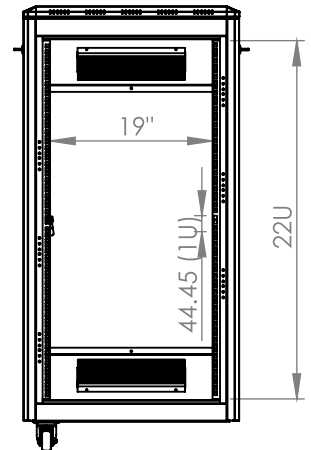

DYNAMIC DATA CABINET

Technical Drawing

Top View

Bottom View

Front Door
Opening Angle

Top Inside View

Front View

Side View

Rear View

Dimensions in
Width & Height

Note: Castors shown fitted for illustration only.

Part Number

Item Code	Manufacturer Code	Product Description	Height	Width	Depth
824249	LN-FS22U6080-BL-121	19" Free Standing Cabinet	22U	600mm	800mm

DYNAMIC DATA CABINET

Technical Drawing