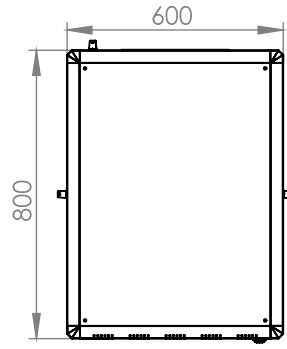

DYNAMIC DATA CABINET

Technical Drawing

Top View

Bottom View

Front Door
Opening Angle

Top Inside View

Front View

Side View

Rear View

Dimensions in
Width & Height

Note: Castors shown fitted for illustration only.

Part Number

Item Code	Manufacturer Code	Product Description	Height	Width	Depth
824249	LN-FS22U6080-BL-121	19" Free Standing Cabinet	22U	600mm	800mm

DYNAMIC DATA CABINET

Technical Drawing