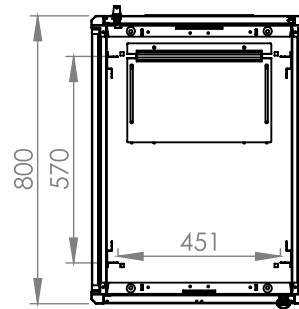

DYNAMIC DATA CABINET

Technical Drawing

Top View

Bottom View

Front Door
Opening Angle

Top Inside View

Front View

Side View

Rear View

Dimensions in
Width & Height

Note: Castors shown fitted for illustration only.

Part Number

Item Code	Manufacturer Code	Product Description	Height	Width	Depth
824249	LN-FS22U6080-BL-121	19" Free Standing Cabinet	22U	600mm	800mm

DYNAMIC DATA CABINET

Technical Drawing