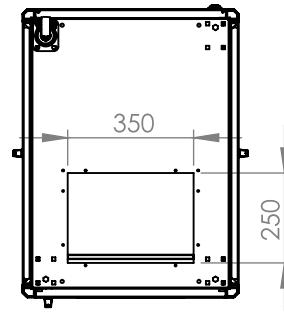

DYNAMIC DATA CABINET

Technical Drawing

Top View

Bottom View

Front Door
Opening Angle

Top Inside View

Front View

Side View

Rear View

Dimensions in
Width & Height

Note: Castors shown fitted for illustration only.

Part Number

Item Code	Manufacturer Code	Product Description	Height	Width	Depth
824249	LN-FS22U6080-BL-121	19" Free Standing Cabinet	22U	600mm	800mm

DYNAMIC DATA CABINET

Technical Drawing